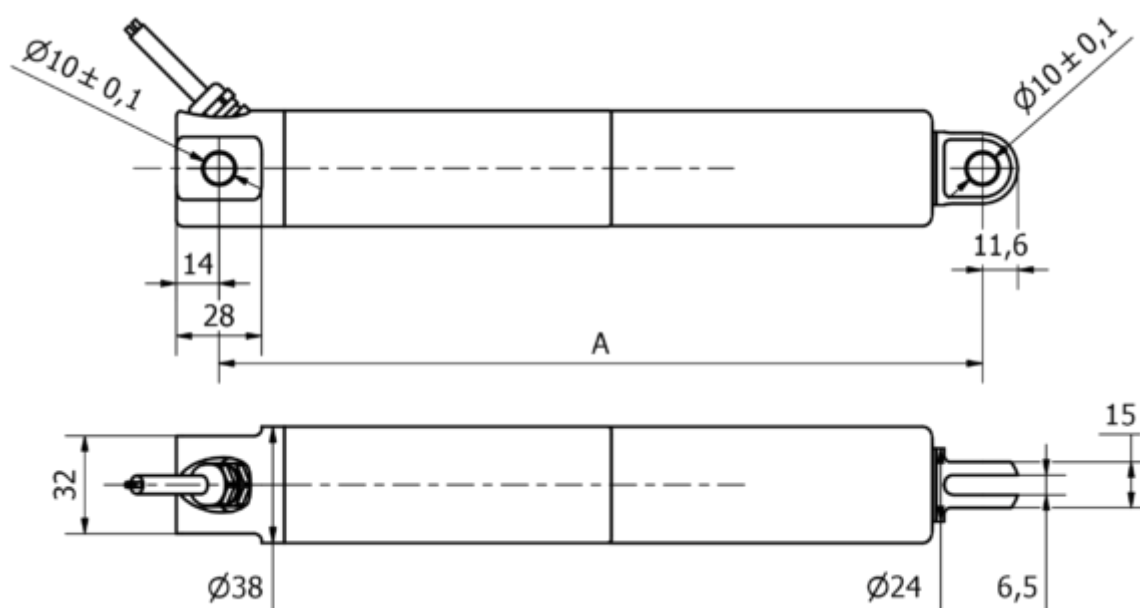

# Data Sheet

Article number: 8S38205001003KCNLSN0

Description: KLEEl ine38, 50mm, 100N, 30 mm/s, Stainless steel, IP69K  
24 VDC, 3 m. Cable, Limit Switch, Clevis

## Measures

A	= 200 + slaglængde/stroke
Cable length	= 3 m
Load speed mm/s	= 30 mm/s
Option	= Limit switch
Stroke (mm)	= 50
Voltage	= 24 V